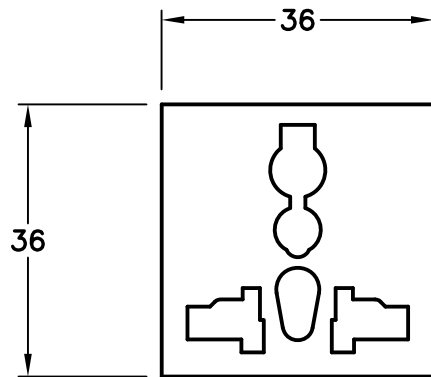

CAT. No.

74900

UNIVERSAL EUROPEAN, UK, BRITISH, DENMARK, SWISS, AUSTRALIA, CHINA, JAPAN, BRAZIL, ARGENTINA, AMERICAN (NEMA), S. AMERICAN, ASIA, THAILAND, ISRAEL 20 AMPERE 250 VOLT MULTI-CONFIGURATION OUTLET, 36mmX36mm SIZE, SHUTTERED CONTACTS, 2 POLE-3 WIRE GROUNDING (2P+E). IVORY.

CERTIFICATIONS

ROHS CE

STANDARDS

EUROPEAN

ALLOWS EU-2, NEMA 1-15P, 5-15P, 6-15P, 5-20P, 6-20P, UK1-13P, UK3-5P, SW1-10P, IT1-10P, JA1-15P, EU1-16P (NON-GROUNDING), DE1-13P, DE2-13P, DE3-13P, IS1-16P, AU1-10P, AU2-15P, CH1-10P, AR1-10P, BR2-10P, BR3-20P PLUGS AND EU2 EUROPLUG TO MATE WITH OUTLET STRIP.

ALL DIMENSIONS ARE IN MILLIMETERS

RELATED PRODUCTS:

<u>CATALOG No.</u>	<u>DESCRIPTION</u>
74900-BLK	OUTLET, BLACK
74910	WALL PLATE, IVORY
74920	WALL PLATE, IVORY DUPLEX
74930	PANEL MOUNT FRAME
74940	PANEL MOUNT FRAME, DUPLEX
74950	SURFACE MOUNT FRAME, DUPLEX
74960	SURFACE MOUNT FRAME, DUPLEX
58206	6 OUTLET POWER STRIP
58206-C14	6 OUTLET POWER STRIP
58205	5 OUTLET POWER STRIP
58205-C14	5 OUTLET POWER STRIP

FRONT VIEW

SIDE VIEW