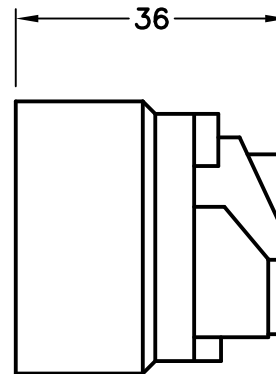

CAT. No.

74900

UNIVERSAL EUROPEAN, UK, BRITISH, DENMARK, SWISS, AUSTRALIA, CHINA, JAPAN, BRAZIL, ARGENTINA, AMERICAN (NEMA), S. AMERICAN, ASIA, THAILAND, ISRAEL 20 AMPERE 250 VOLT MULTI-CONFIGURATION OUTLET, 36mmX36mm SIZE, SHUTTERED CONTACTS, 2 POLE-3 WIRE GROUNDING (2P+E). IVORY.

ALL DIMENSIONS ARE IN MILLIMETERS

RELATED PRODUCTS:

<u>CATALOG No.</u>	<u>DESCRIPTION</u>
74900-BLK	OUTLET, BLACK
74910	WALL PLATE, IVORY
74920	WALL PLATE, IVORY DUPLEX
74930	PANEL MOUNT FRAME
74940	PANEL MOUNT FRAME, DUPLEX
74950	SURFACE MOUNT FRAME, DUPLEX
74960	SURFACE MOUNT FRAME, DUPLEX
58206	6 OUTLET POWER STRIP
58206-C14	6 OUTLET POWER STRIP
58205	5 OUTLET POWER STRIP
58205-C14	5 OUTLET POWER STRIP

FRONT VIEW

SIDE VIEW